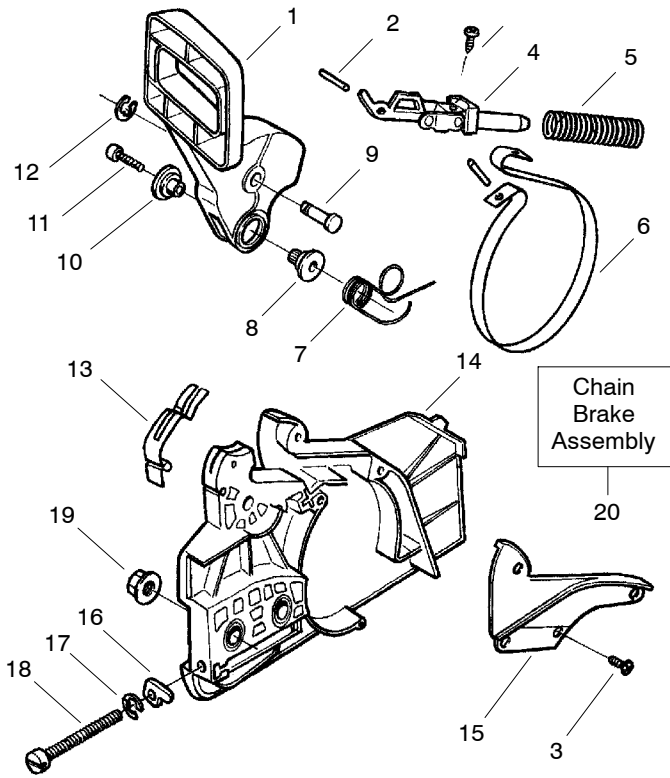

✓ = NEW PART NUMBER FOR THIS IPL

* = REFER TO THE SERVICE REFERENCE INDICATED FOR MORE INFORMATION. (LOCATED AT END OF IPL)

Carburetor Assembly – WT-391 – #530069722

Ref.	Part No.	Description
1.	530038479	Limiter Cap – High
2.	530038478	Limiter Cap – Low
3.	530069826	Carburetor Repair Kit (KIT= Indicates Contents) & Includes Limiter Caps
4.	530069844	Gasket/Diaphragm Kit (● = Indicates Contents)

Ref.	Part No.	Description
1.	530071347	Actuating Lever
2.	530015913	Spring Pin
3.	530015911	Screw
4.	530054741	Front & Rear Link Ass'y.
5.	530016237	Spring Compression
6.	530052232	Brake Band
7.	530015910	Handguard Spring
8.	530056531	Journal-Right
9.	530029879	Pivot Pin
10.	530029881	Journal-Left
11.	530016384	Screw
12.	530038593	Retainer
13.	530029878	Position Spring
14.	530054747	Cover-Clutch (Type 1-3)
14.	530054744	Cover-Clutch (Type 4-5)
15.	530038679	Chain Brake Cover
16.	530015826	Bar Adjusting Pin
17.	530038593	Retainer
18.	530016110	Screw-Bar Adjusting
19.	530015917	Nut
20.	530054736	Assy-Chain Brake (Type 1-3)
20.	530054739	Assy-Chain Brake (Type 4-5)