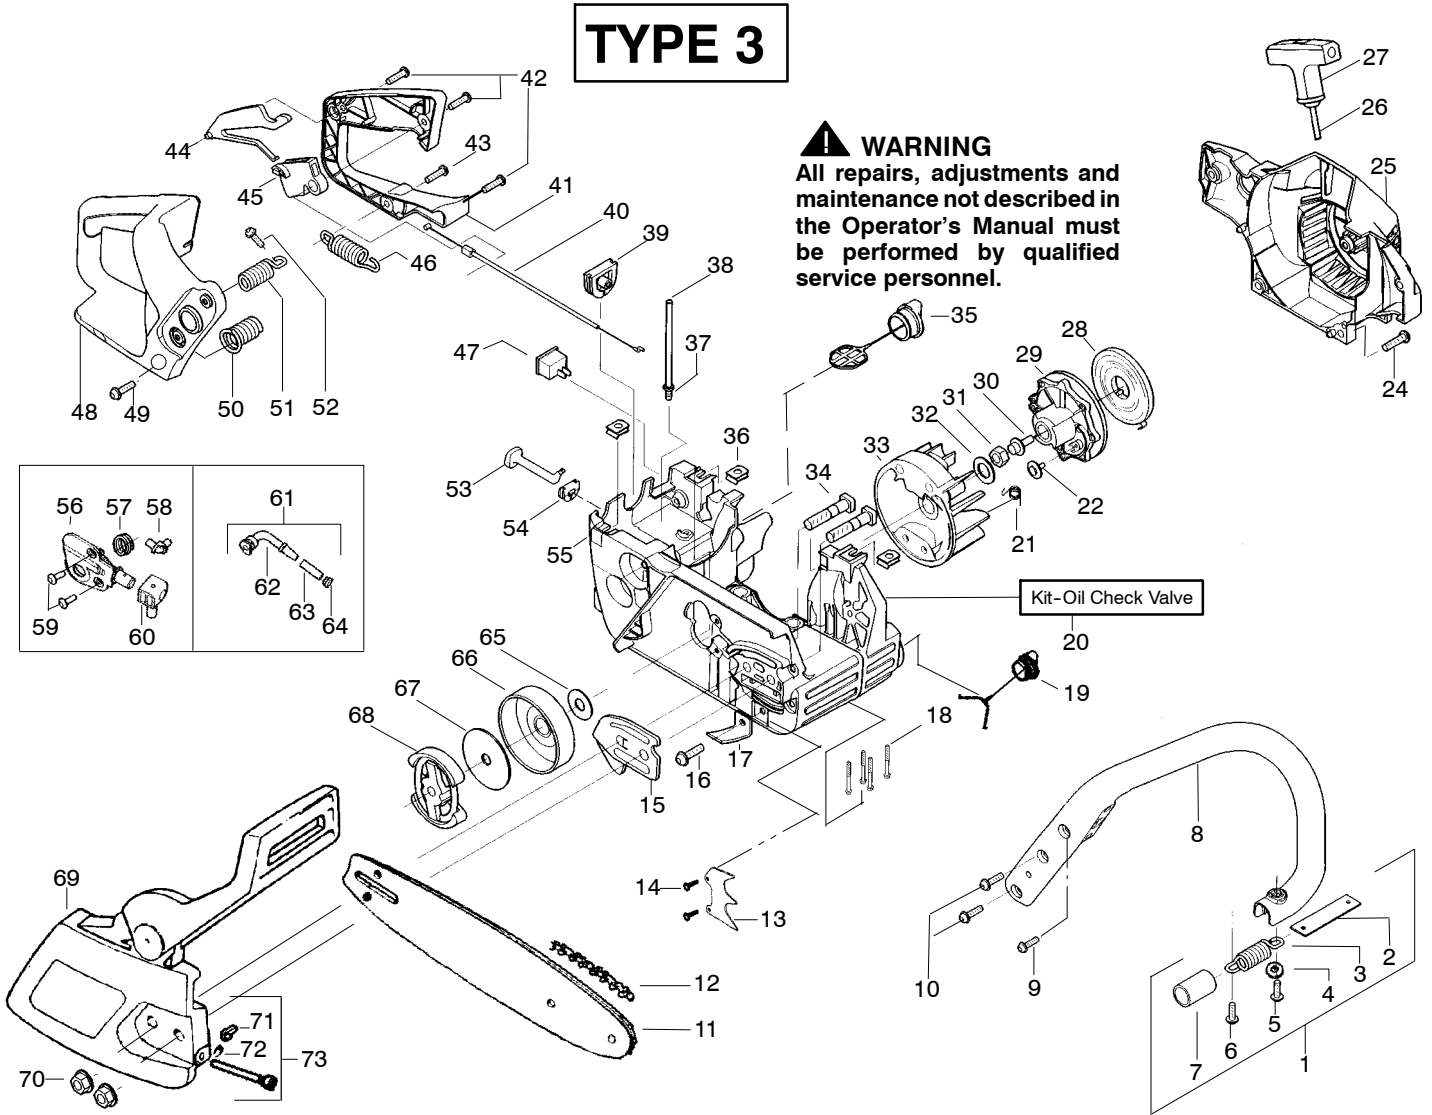

TYPE 3

⚠ WARNING
All repairs, adjustments and maintenance not described in the Operator's Manual must be performed by qualified service personnel.

Ref.	Part No.	Description	Ref.	Part No.	Description	Ref.	Part No.	Description
1.	530047963	Assy. - Isolator	27.	530056402	Handle - Starter	53.	530047605	Knob - Choke
2.	530047608	Strap - Limiter	28.	530027531	Spring - Recoil	54.	530049005	Grommet - Knob
3.	530042082	Spring - Isolator	29.	530037817	Pulley - Starter	55.	530056597	Assy - Chassis
4.	530015123	Washer	30.	530015920	Screw	56.	530071259	Kit - Oil Pump (Incls. 57, 58, 60)
5.	530016018	Screw	31.	530016134	Nut - Flywheel	57.	530037820	Gear - Worm Spring
6.	530015843	Screw	32.	530015127	Washer - Flywheel	58.	530049477	Elbow - Oil Pickup
7.	530036142	Sleeve - AV Spring	33.	530039209	Assy - Flywheel	59.	530016064	Screw
8.	530047583	Handle - Front	34.	530016133	Bolt - Bar	60.	530019206	Seal Block
9.	530015940	Screw	35.	530047192	Assy - Fuel Cap	61.	530047663	Assy - Oil Pickup (Incl. 62 - 64)
10.	530015814	Screw	36.	530015922	Nut - "U" - Type	62.	530038373	Pick-up Oiler
11.	530044896	Bar - 14"	37.	530023877	Fitting - fuel line	63.	530037821	Filter - Oil
12.	538029933	Chain 14"	38.	530069216	Kit - Fuel line (large)	64.	530030189	Plug - Oil Filter
13.	530014381	Kit - Assy Spike (incl. 14)	39.	530047631	Grommet - Cable	65.	530015907	Washer - Thrust
14.	530015805	Screw	40.	530047602	Cable - Throttle	66.	530047061	Assy. - Clutch Drum w/bearing
15.	530038238	Plate - Bar Mounting	41.	530047581	Cover - Rear Handle	67.	530015611	Washer - Clutch
16.	530015814	Screw	42.	530015906	Screw	68.	530014949	Assy. Clutch
17.	530029850	Chain Catcher	43.	530015886	Screw	69.	530054736	Assy - Chain Brake
18.	530016132	Screw	44.	530036098	Lockout - Throttle	70.	530015917	Nut - Bar Mounting
19.	530010846	Assy - Oil Cap	45.	530036097	Trigger - Throttle	71.	530015826	Pin - Retainer
20.	530071666	Kit - Oil Check Valve	46.	530042082	Spring	72.	530038593	Retainer
21.	530023817	Spring - Starter Dog	47.	530069572	Kit - Switch	73.	530069611	Kit - Bar Adjust (incl. 71 & 72)
22.	530016080	Screw	48.	530047582	Handle - Rear			
23.	---	---	49.	530015814	Screw			
24.	530015892	Screw	50.	530053274	Assy. Isolator - lower			
25.	530054175	Housing - Fan	51.	530071385	Kit - Isolator (Upper)			
26.	530069232	Kit - Rope	52.	530015875	Screw			

✓ = NEW PART NUMBER FOR THIS IPL

* = REFER TO THE SERVICE REFERENCE INDICATED FOR MORE INFORMATION. (LOCATED AT END OF IPL)