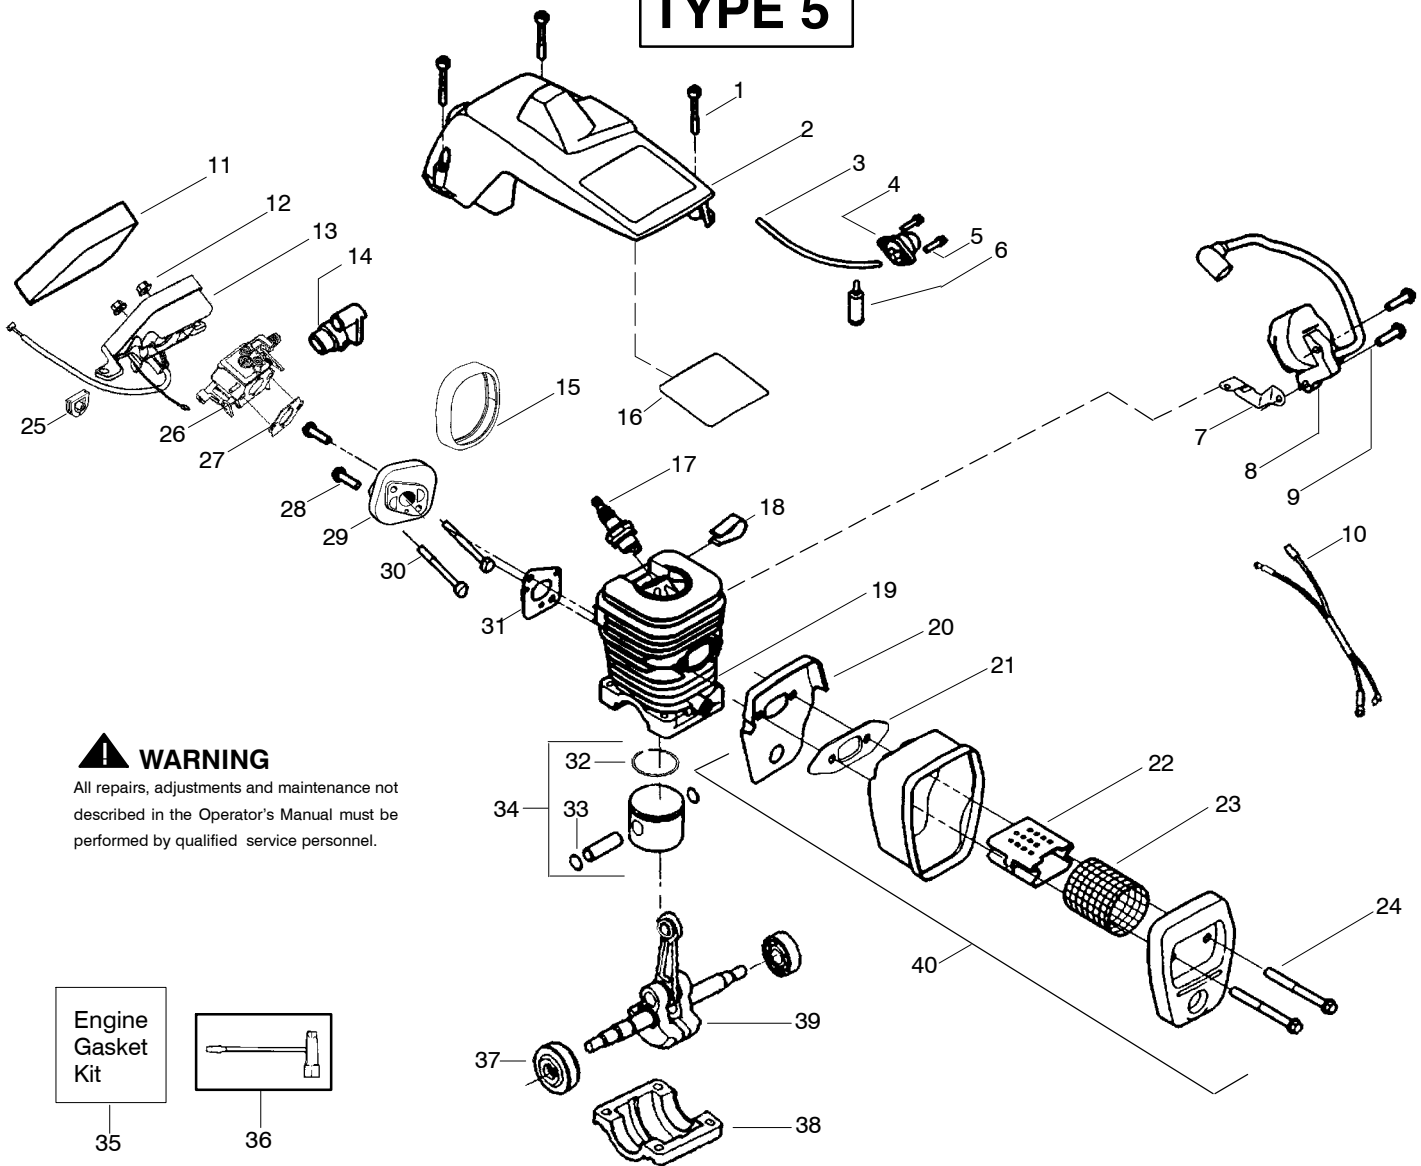

TYPE 4

Ref.	Part No.	Description	Ref.	Part No.	Description	Ref.	Part No.	Description
1.	530016153	Screw	19.	530036103	Screen-Spark	36.	530047604	Housing-Air Filter
2.	530071310	Kit-Cyl. Shield	20.	530037813	Diffuser-Muffler	37.	530016101	Nut
3.	530047213	Assy-Air Purge	21.	530069608	Gasket-Muffler (kit)	38.	530037793	Air Filter - Foam
4.	530015780	Screw	22.	530047207	Assy-Muffler (Incl. 17-21)	39.	530031135	Wrench-Bar
5.	530095646	Assy-Fuel Pick-up	23.	530047062	Assy-Crankshaft	40.	530069608	Kit-Engine Gasket (incl. 34,30,21)
6.	530069247	Kit-Line Purge/Carb. (Small Dia)	24.	530037935	Cap-Crankcase			
7.	530069216	Kit-Line Purge/Tank (large line)	25.	530056363	Assy-Seal & Bearing			
8.	530035526	Grommet-Carb Adjust.	26.	530038729	Ring-Piston			
9.	530054144	Seal-Carb Adapter	27.	530015697	Retainer - Piston Pin			
10.	952030150	Spark Plug (RCJ-7Y)	28.	530071408	Kit-Piston - (incl. 26-27)			
11.	530016136	Clip-High Tension Lead	29.	530012411	Cylinder			
12.	530049117	Assy-Wire Harness (includes switch)	30.	530069608	Gasket-Carb. Adapter (kit)			
13.	530015814	Screw	31.	530016187	Screw			
14.	530039198	Module-Ignition	32.	530049700	Carb. Adapter	✓	530164543	Manual- (Scan)
15.	530047442	Strap-Ground	33.	530016386	Screw	✓	530164544	Manual - (Euro I)
16.	530037652	Insulator-Heat	34.	530069608	Carb. Gasket (kit)	✓	530164545	Manual - (Euro II)
17.	530049870	Back Plate-Muffler	35.	---	Kit-Carburetor (WT-625)		530054781	Decal-Warning
18.	530016132	Screw		530071621				
								Not Shown

✓ = NEW PART NUMBER FOR THIS IPL

★ = REFER TO THE SERVICE REFERENCE INDICATED FOR MORE INFORMATION. (LOCATED AT END OF IPL)

TYPE 5

⚠ WARNING

All repairs, adjustments and maintenance not described in the Operator's Manual must be performed by qualified service personnel.