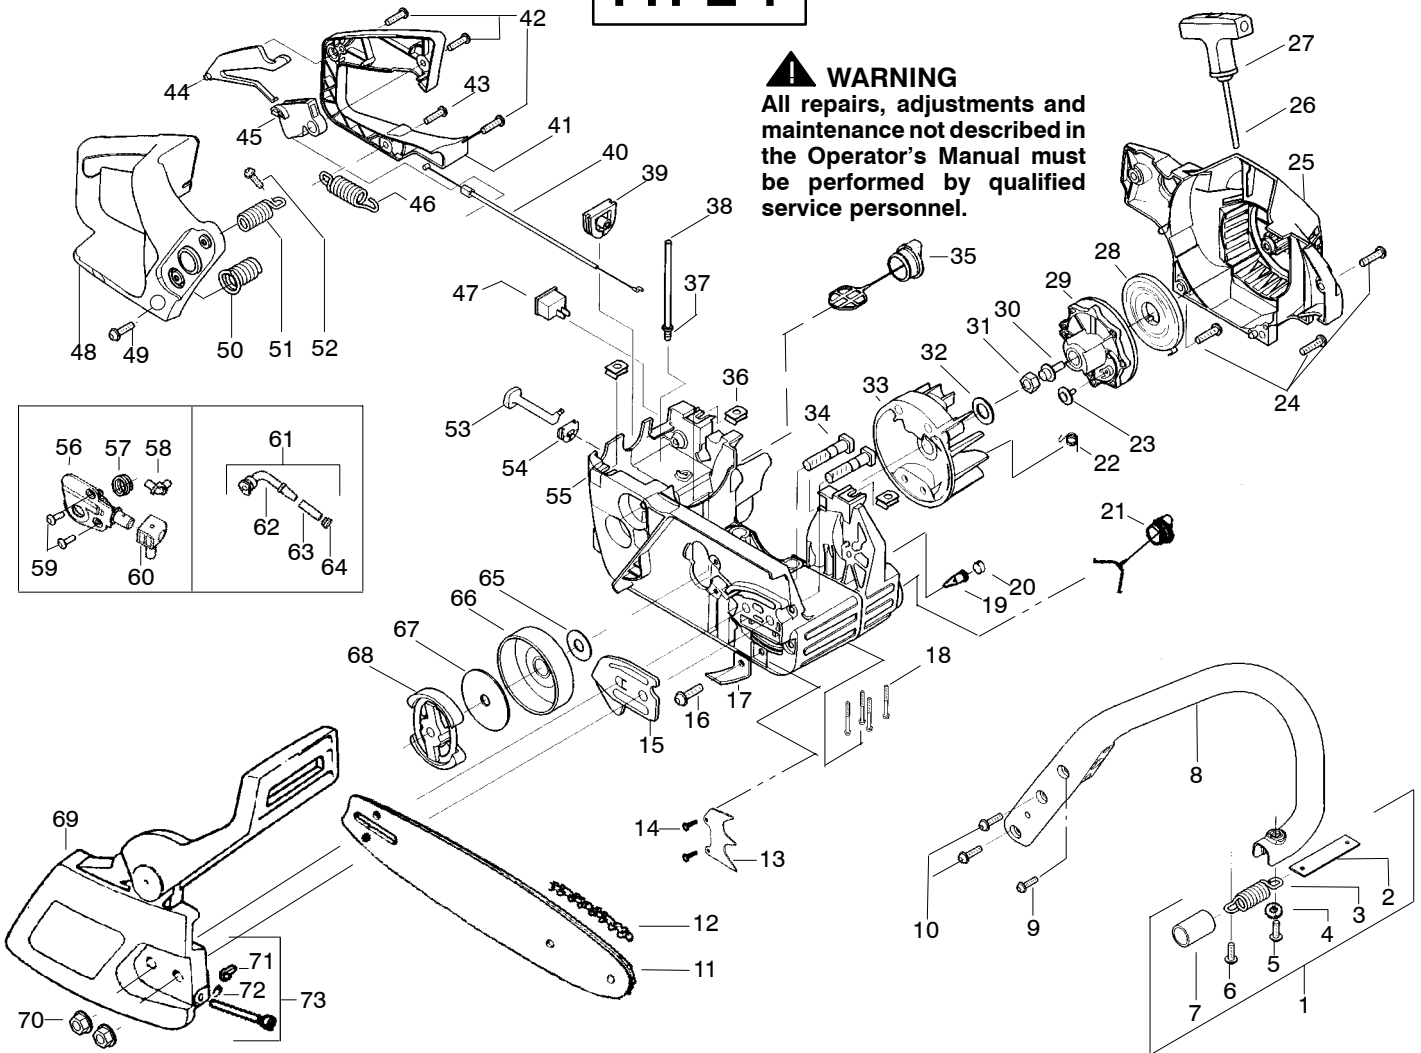

TYPE 1

⚠ WARNING
All repairs, adjustments and maintenance not described in the Operator's Manual must be performed by qualified service personnel.

Ref.	Part No.	Description	Ref.	Part No.	Description	Ref.	Part No.	Description
1.	530047963	Assy. - Isolator	27.	530056402	Handle - Starter	53.	530047605	Knob - Choke
2.	530047608	Strap - Limiter	28.	530027531	Spring - Recoil	54.	530049005	Grommet - Knob
3.	530042082	Spring - Isolator	29.	530037817	Pulley - Starter	55.	530056597	Assy - Chassis (incl. 19 - 21, 34 - 36)
4.	530015123	Washer	30.	530015920	Screw	56.	530071259	Kit - Oil Pump (Incls. 57, 58, 60)
5.	530016018	Screw	31.	530016134	Nut - Flywheel	57.	530037820	Gear - Worm Spring
6.	530015843	Screw	32.	530015127	Washer - Flywheel	58.	530049477	Elbow - Oil Pickup
7.	530036142	Sleeve - AV Spring	33.	530039209	Assy - Flywheel	59.	530016064	Screw
8.	530047583	Handle - Front	34.	530016133	Bolt - Bar	60.	530019206	Seal Block
9.	530015940	Screw	35.	530047192	Assy - Fuel Cap	61.	530047663	Assy - Oil Pickup (Incl. 62 - 64)
10.	530015814	Screw	36.	530015922	Nut - "U" - Type	62.	530038373	Pick-up Oiler
11.	530044816	Bar - 14"	37.	530023877	Fitting - fuel line	63.	530037821	Filter - Oil
12.	538029933	Chain 14"	38.	530069216	Kit - Fuel line (large)	64.	530030189	Plug - Oil Filter
13.	530014381	Kit - Assy Spike (incl. 14)	39.	530047631	Grommet - Cable	65.	530015907	Washer - Thrust
14.	530015805	Screw	40.	530047602	Cable - Throttle	66.	530047061	Assy. - Clutch Drum w/bearing
15.	530038238	Plate - Bar Mounting	41.	530047581	Cover - Rear Handle	67.	530015611	Washer - Clutch
16.	530015814	Screw	42.	530015906	Screw	68.	530014949	Assy. Clutch
17.	530029850	Chain Catcher	43.	530015886	Screw	69.	530054736	Assy - Chain Brake
18.	530016132	Screw	44.	530036098	Lockout - Throttle	70.	530015917	Nut - Bar Mounting
19.	530026119	Check Valve	45.	530036097	Trigger - Throttle	71.	530015826	Pin - Retainer
20.	530038264	Plug - Bronze Vent	46.	530042082	Spring	72.	530038593	Retainer
21.	530010846	Assy - Oil Cap	47.	530069572	Kit - Switch	73.	530069611	Kit - Bar Adjust
22.	530023817	Spring - Starter Dog	48.	530047582	Handle - Rear			
23.	530016080	Screw	49.	530015814	Screw			
24.	530015892	Screw	50.	530053274	Assy. Isolator - lower			
25.	530054175	Housing - Fan	51.	530071385	Kit - Isolator (Upper)			
26.	530069232	Kit - Rope	52.	530015875	Screw			