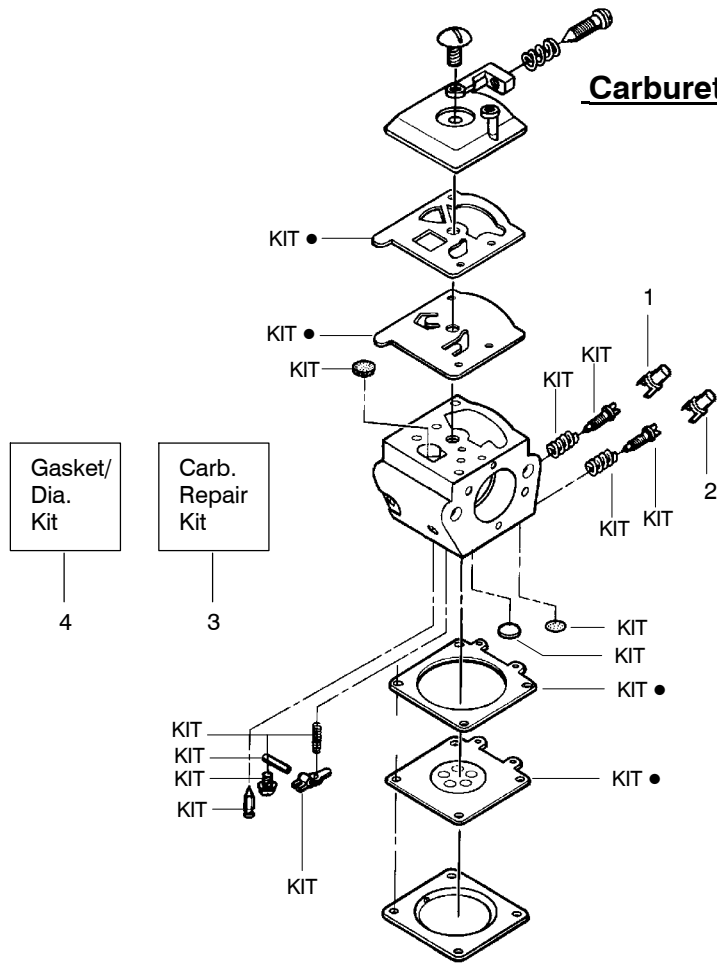

Carburetor Assembly – WT-391 – #530069722

Ref.	Part No.	Description
1.	530038479	Limiter Cap – High
2.	530038478	Limiter Cap – Low
3.	530069826	Carburetor Repair Kit (KIT= Indicates Contents) & Includes Limiter Caps
4.	530069844	Gasket/Diaphragm Kit (● = Indicates Contents)

Kit - Carburetor Assembly No. 530071621 - WT-625
Kit - Carburetor Assembly No. 530071820 - W-20
Kit - Carburetor Assembly No. 530071821 - WT-662

Note: No Repair kits are available for these carburetors