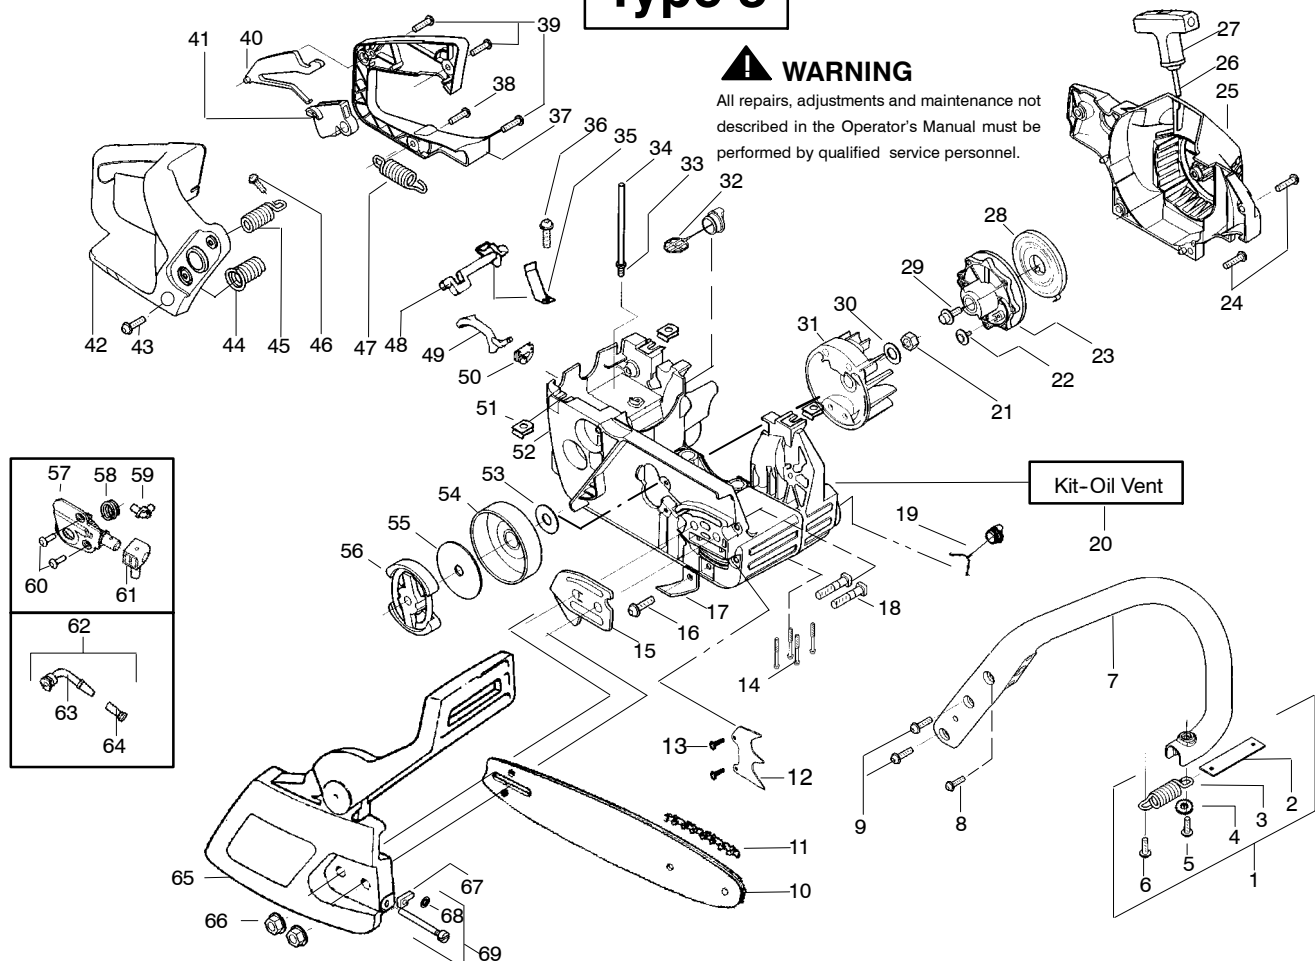

Type 5

Ref.	Part No.	Description	Ref.	Part No.	Description	Ref.	Part No.	Description
1.	530047963	Assy.-Isolator	29.	530015920	Screw	54.	530047061	Assy.-Clutch Drum w/bearing
2.	530047608	Limiter Strap	30.	530015127	Washer-Flywheel	55.	530015611	Washer-Clutch
3.	530042082	Spring-Isolator	31.	530039187	Assy-Flywheel	56.	530014949	Assy. Clutch
4.	530015158	Washer	32.	530047192	Assy-Fuel Cap	57.	530071259	Kit - Oil Pump (incl. 58,59,61)
5.	530016018	Screw	33.	530023877	Fitting-fuel line			
6.	530015843	Screw	34.	530069216	Kit-Fuel line (large)	58.	530037820	Gear-Worm Spring
7.	530047583	Front Handle	35.	530016149	Spring-Switch	59.	530049477	Elbow-Oil Pickup
8.	530015940	Screw	36.	530015775	Screw	60.	530016064	Screw
9.	530015814	Screw	37.	530047581	Cover-Rear Handle	61.	530019206	Seal Block
10.	530044896	Bar - 14"	38.	530015886	Screw	62.	530047663	Assy-Oil Pick-up (Incl. 63,64)
11.	538029933	Chain - 14"	39.	530015906	Screw	63.	530038373	Pick-up Oiler
12.	530014381	Kit-Spike (Incl. 13)	40.	530036098	Throttle Lockout	64.	530056533	Filter-Oil
13.	530015805	Screw	41.	530036097	Trigger-Throttle	65.	530054739	Assy.-Chain Brake
14.	530016132	Screw	42.	530047582	Handle - Rear	66.	530015917	Nut-Bar Mounting
15.	530038238	Plate-Bar Mount.	43.	530015814	Screw	67.	530015826	Pin-Bar Adjust
16.	530015814	Screw	44.	530053274	Assy Isolator-lower	68.	530038593	Retainer
17.	530029850	Chain Catcher	45.	530071385	Kit-Isolator (Upper)	69.	530069611	Kit-Bar Adjusting (incl. # 67,68)
18.	530016133	Bolt-Bar	46.	530015875	Screw			
19.	530010846	Assy-Oil Cap	47.	530042082	Spring-Isolator			
20.	530071666	Kit-Oil Vent	48.	530057473	Lever-Switch			
21.	530016134	Nut-Flywheel	49.	530057474	Lever-Choke			
22.	530016080	Screw	50.	530049005	Grommet-Knob			
23.	530037817	Starter Pulley	51.	530015922	Nut-"U"-Type			
24.	530015892	Screw	52.	530058733	Kit-Chassis Assy. fuel lines and caps)			
25.	530049335	Housing-Fan	53.	530015907	Washer-Thrust			
26.	530069232	Kit - Rope						
27.	530056402	Handle-Starter						
28.	530027531	Spring-Recoil						

✓ = NEW PART NUMBER FOR THIS IPL

★ = REFER TO THE SERVICE REFERENCE INDICATED FOR MORE INFORMATION. (LOCATED AT END OF IPL)