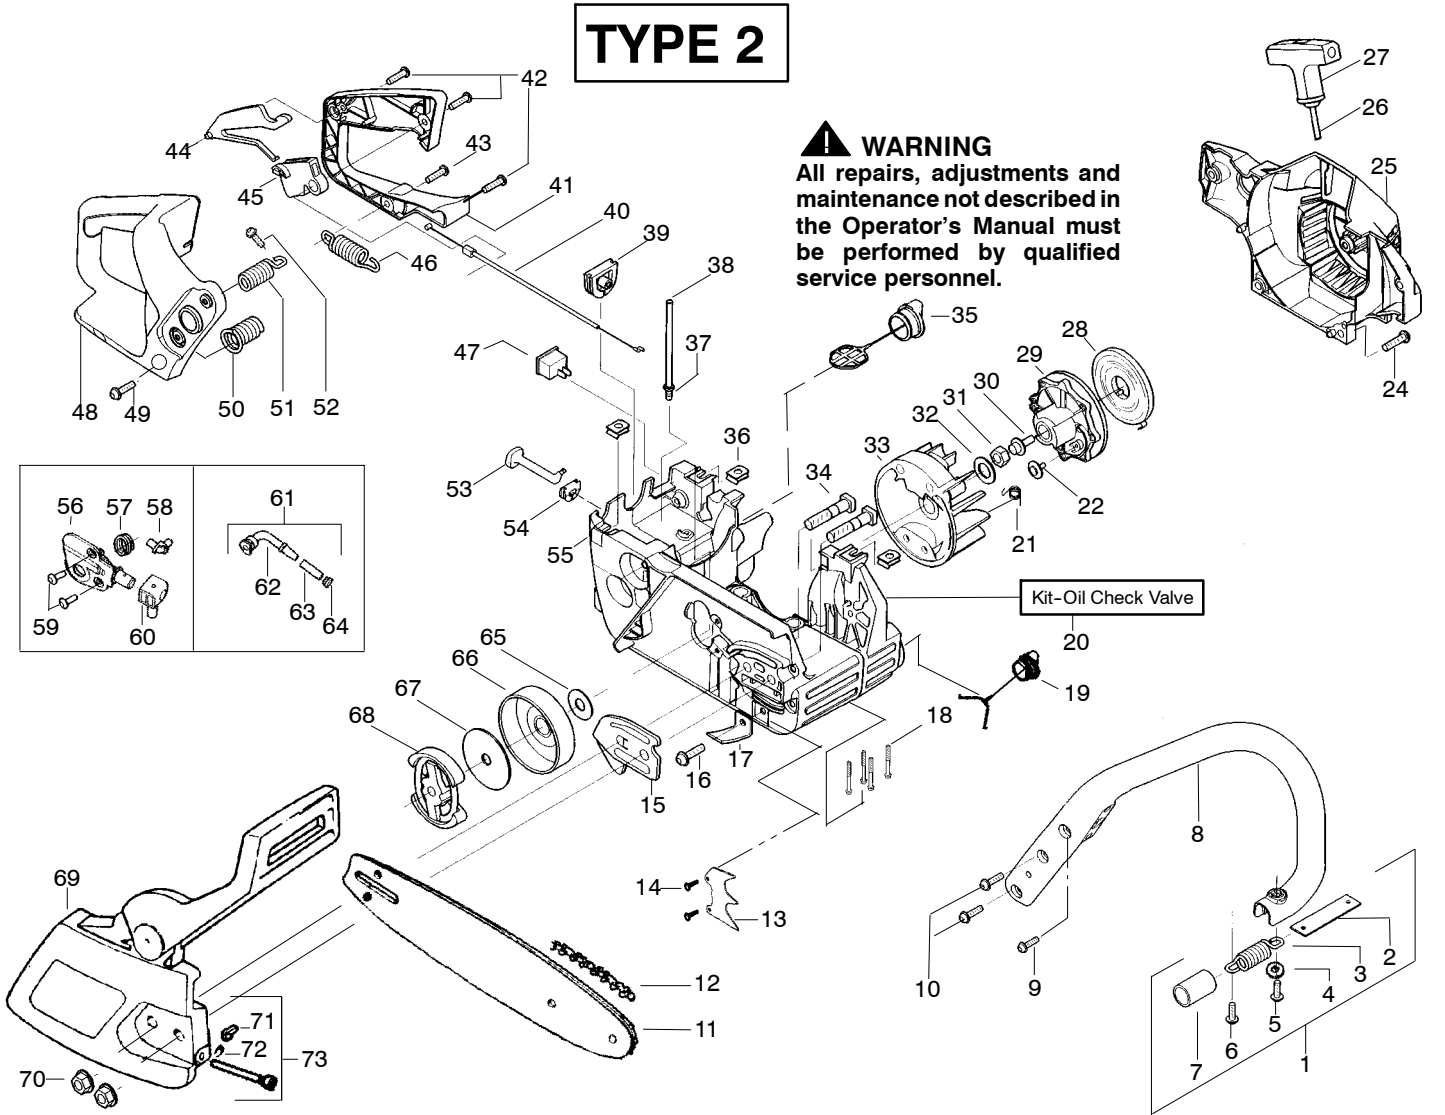

TYPE 2

⚠ WARNING
All repairs, adjustments and maintenance not described in the Operator's Manual must be performed by qualified service personnel.

Ref.	Part No.	Description	Ref.	Part No.	Description	Ref.	Part No.	Description
1.	530047963	Assy. - Isolator	27.	530056402	Handle - Starter	53.	530047605	Knob - Choke
2.	530047608	Strap - Limiter	28.	530027531	Spring - Recoil	54.	530049005	Grommet - Knob
3.	530042082	Spring - Isolator	29.	530037817	Pulley - Starter	55.	530056597	Assy - Chassis
4.	530015123	Washer	30.	530015920	Screw	56.	530071259	Kit - Oil Pump (Incls. 57, 58, 60)
5.	530016018	Screw	31.	530016134	Nut - Flywheel	57.	530037820	Gear - Worm Spring
6.	530015843	Screw	32.	530015127	Washer - Flywheel	58.	530049477	Elbow - Oil Pickup
7.	530036142	Sleeve - AV Spring	33.	530039209	Assy - Flywheel	59.	530016064	Screw
8.	530047583	Handle - Front	34.	530016133	Bolt - Bar	60.	530019206	Seal Block
9.	530015940	Screw	35.	530047192	Assy - Fuel Cap	61.	530047663	Assy - Oil Pickup (Incl. 62 - 64)
10.	530015814	Screw	36.	530015922	Nut - "U" - Type	62.	530038373	Pick-up Oiler
11.	530044896	Bar - 14"	37.	530023877	Fitting - fuel line	63.	530037821	Filter - Oil
12.	538029933	Chain 14"	38.	530069216	Kit - Fuel line (large)	64.	530030189	Plug - Oil Filter
13.	530014381	Kit - Assy Spike (incl. 14)	39.	530047631	Grommet - Cable	65.	530015907	Washer - Thrust
14.	530015805	Screw	40.	530047602	Cable - Throttle	66.	530047061	Assy. - Clutch Drum w/bearing
15.	530038238	Plate - Bar Mounting	41.	530047581	Cover - Rear Handle	67.	530015611	Washer - Clutch
16.	530015814	Screw	42.	530015906	Screw	68.	530014949	Assy. Clutch
17.	530029850	Chain Catcher	43.	530015886	Screw	69.	530054736	Assy - Chain Brake
18.	530016132	Screw	44.	530036098	Lockout - Throttle	70.	530015917	Nut - Bar Mounting
19.	530010846	Assy - Oil Cap	45.	530036097	Trigger - Throttle	71.	530015826	Pin - Retainer
20.	530071666	Kit - Oil Check Valve	46.	530042082	Spring	72.	530038593	Retainer
21.	530023817	Spring - Starter Dog	47.	530069572	Kit - Switch	73.	530069611	Kit - Bar Adjust (incl. 71 & 72)
22.	530016080	Screw	48.	530047582	Handle - Rear			
23.	---	---	49.	530015814	Screw			
24.	530015892	Screw	50.	530053274	Assy. Isolator - lower			
25.	530054175	Housing - Fan	51.	530071385	Kit - Isolator (Upper)			
26.	530069232	Kit - Rope	52.	530015875	Screw			

✓ = NEW PART NUMBER FOR THIS IPL

* = REFER TO THE SERVICE REFERENCE INDICATED FOR MORE INFORMATION. (LOCATED AT END OF IPL)